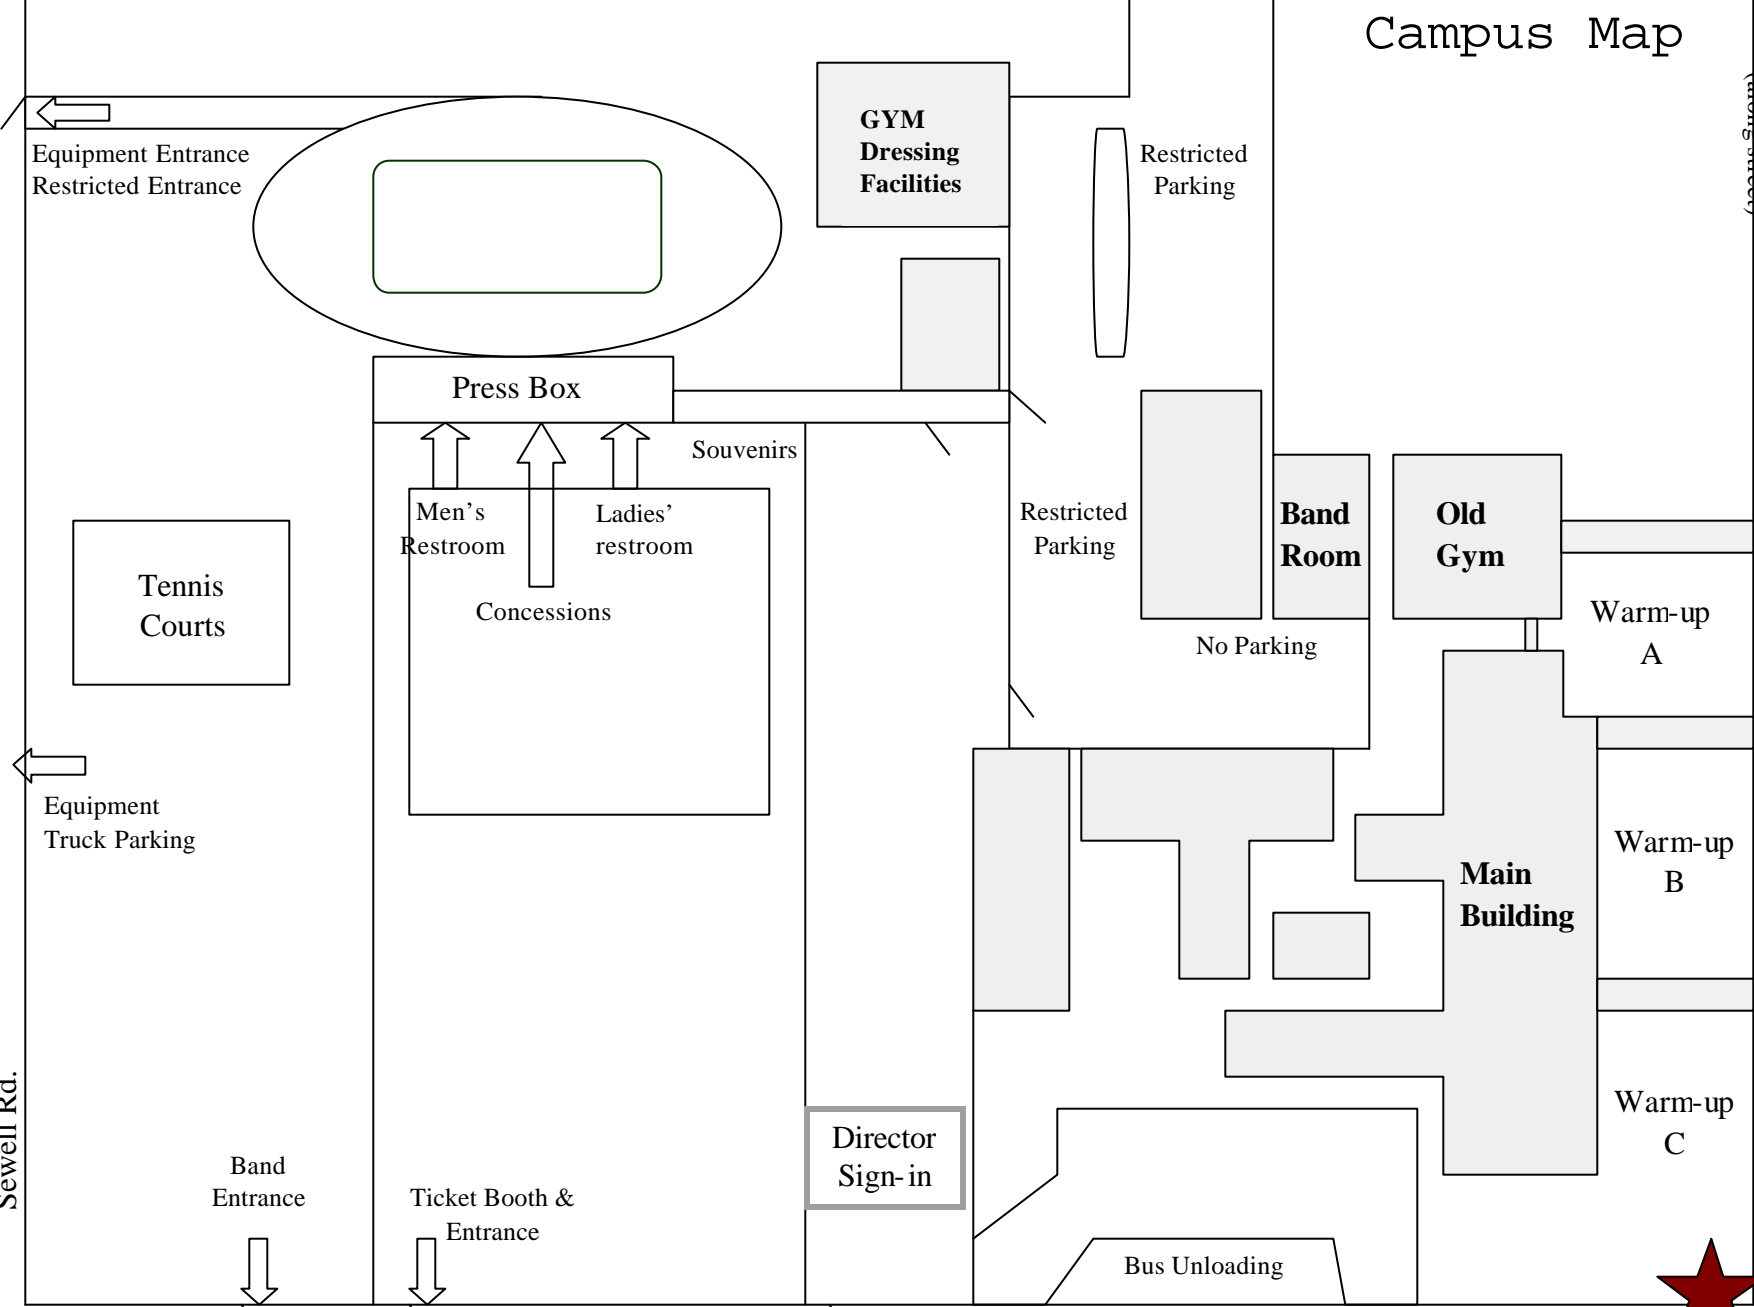

Newnan High

School

Campus Map

Public Parking (along street)

Water Works Rd.

Public Parking (along street)

La Grange Street

Sewell Rd.

Armory Rd. (close to thru traffic during competition)

All Bands Start Here

**GYM Dressing Facilities**

**Press Box**

Men's Restroom

Ladies' restroom

Concessions

Souvenirs

Tennis Courts

Restricted Parking

**Band Room**

**Old Gym**

Warm-up A

Warm-up B

Warm-up C

**Main Building**

**Director Sign-in**

Bus Unloading

Bus Parking

Band Entrance

Ticket Booth & Entrance

Equipment Entrance  
Restricted Entrance

Equipment Truck Parking

Restricted Parking